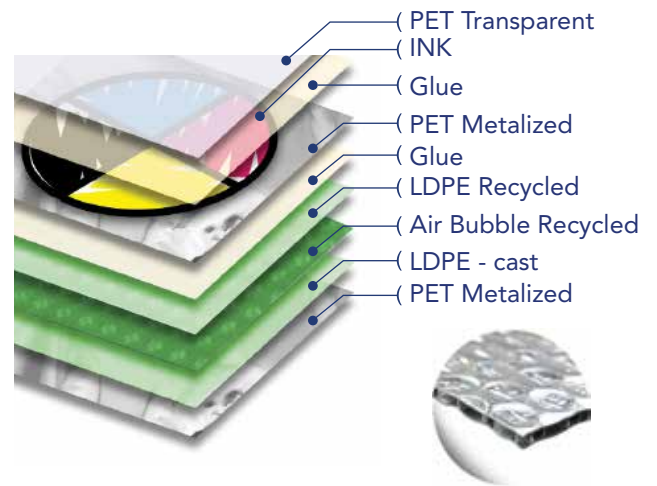

TECNICAL DATASHEET METALIZED ECOLOGIC BAG

made from 80% recycled plastics

measure (Lenght x Width x Height)

Composition (GSM)

PET Transparent	16 GSM
Ink	4 GSM
Glue	2 x 2 GSM
Metalized PET	2 x 16 GSM
LDPE Recycled	32 GSM
LDPE - Cast	12 GSM
LDPE/ PP/ PET Air bubble recycled	240 GSM
Total	340 GSM