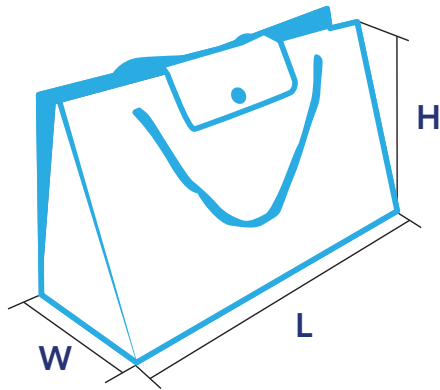

TECNICAL DATASHEET METALIZED ECOLOGIC BAG

made from 80% recycled plastics

measure (Lenght x Width x Height)

Composition (GSM)

PET Transparent	16 GSM
Ink	4 GSM
Glue	2 x 2 GSM
Metalized PET	2 x 16 GSM
LDPE Recycled	32 GSM
LDPE - Cast	12 GSM
LDPE/ PP/ PET Air bubble recycled	240 GSM
Total	340 GSM